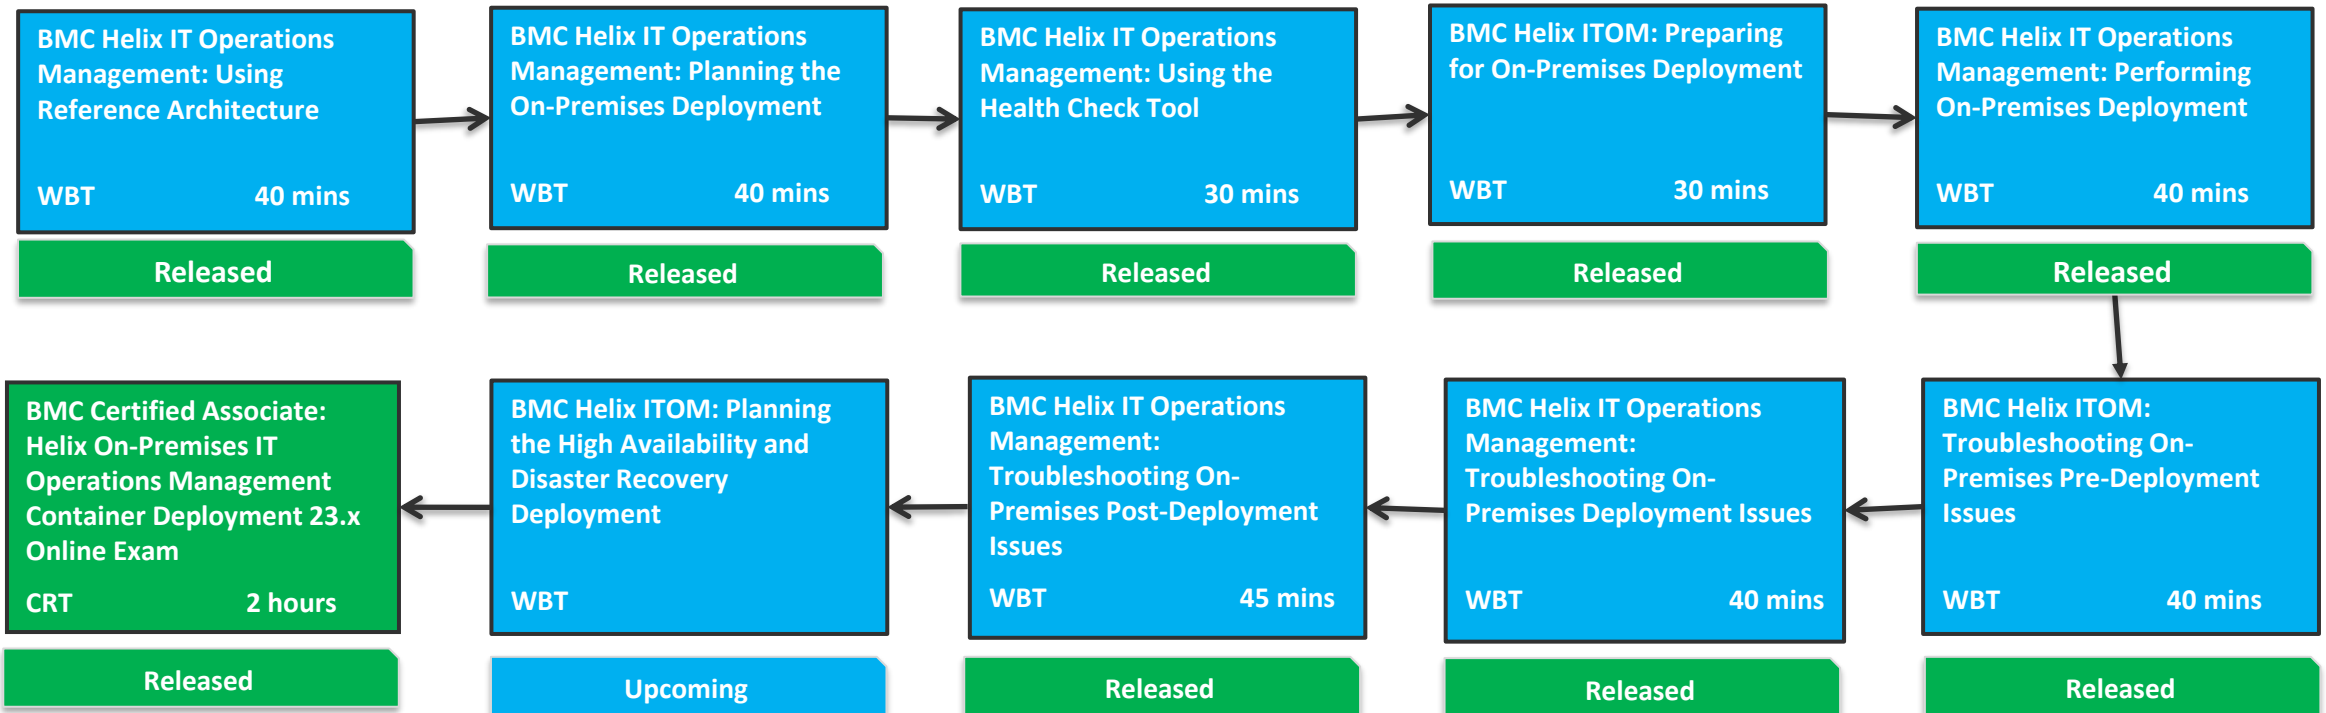

BMC Helix On-Premises IT Operations Management Container Deployment: Essential Subscription

Certification Web-based Training
ASP Instructor-led Training

About the subscription:

BMC Helix IT Operations Management combines broad capabilities across monitoring and event management that enables fast deployment and upgrades, elastic scalability, and performance. This subscription includes courses that cover different aspects of BMC Helix On-premises IT Operations Management container deployment.

Recommended for: Administrators, Consultants

Applicable Versions: 22.x, 23.x

Note: It is recommended that you take the training in the specified sequence.